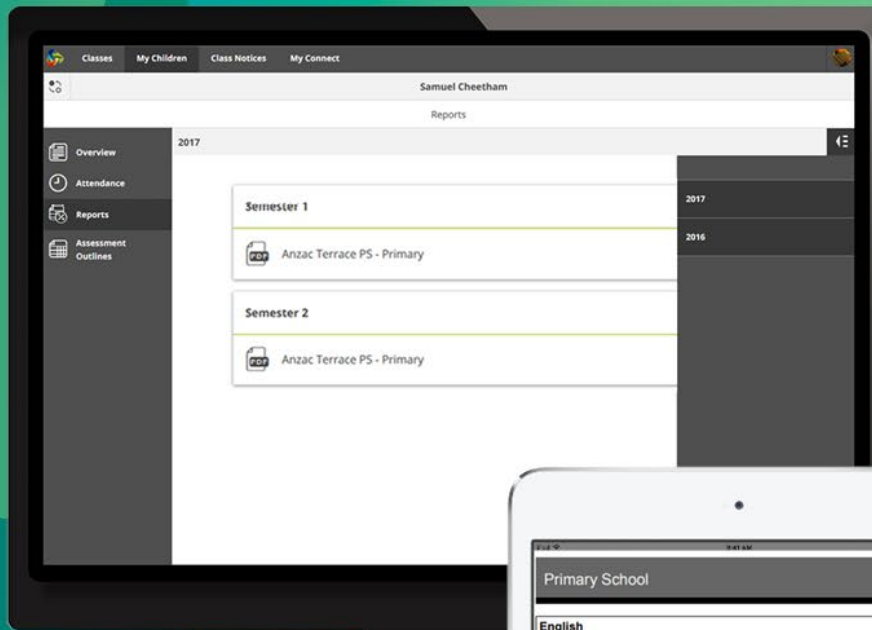

Secure
Convenient
Paperless

See all your children's Connect classes for notices, calendar events, learning activities and assignments

Login to CONNECT

USING YOUR PREFERRED BROWSER

Use your P-number as your user name

If you can't remember your login details follow the 'Forgot Your Password' link

Download your child's report or print if you like

While you're in Connect

See a weekly view of your child's attendance

See what else Connect has to offer