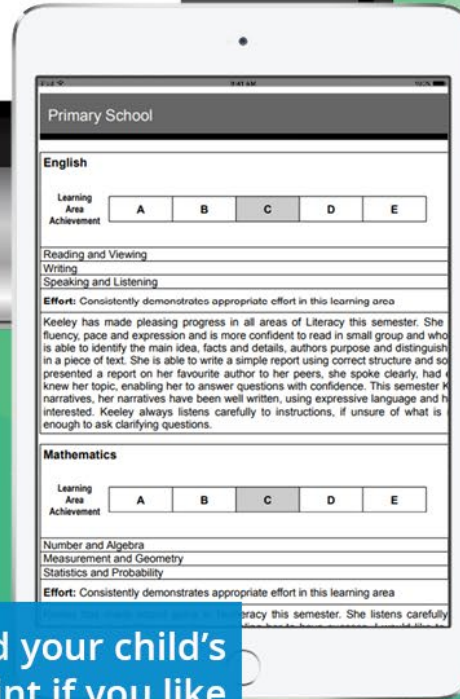

Secure
Convenient
Paperless

See all your children's Connect classes for notices, calendar events, learning activities and assignments

Login to CONNECT

USING YOUR PREFERRED BROWSER

Use your P-number as your user name

If you can't remember your login details follow the 'Forgot Your Password' link

Download your child's report or print if you like

While you're in Connect

See a weekly view of your child's attendance

See what else Connect has to offer