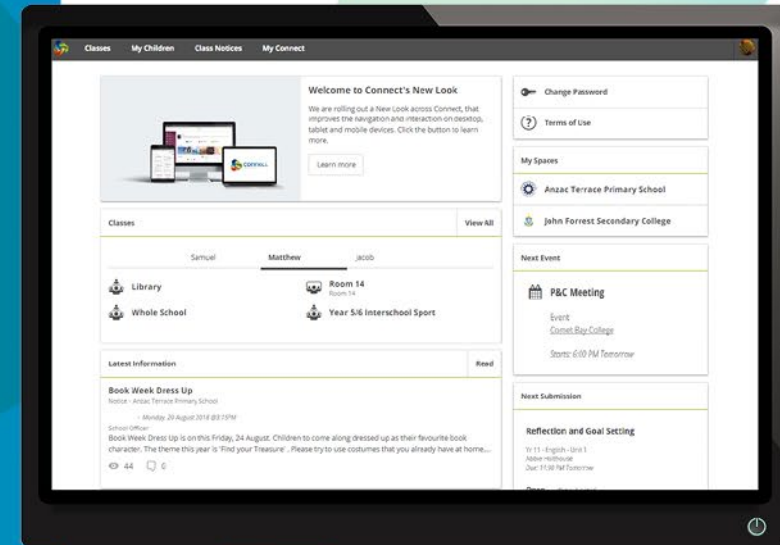

Willandra Primary School

9391 4300

“ I have three kids in three different schools and I can just go into Connect and see how they are all doing ... it's a one-stop-shop ”

WA school Parent

Watch how other parents are enjoying the use of Connect
<https://vimeo.com/234791047>

Secure
Convenient
Paperless

See all your children's Connect classes for notices, calendar events, learning activities and assignments

Login to CONNECT

USING YOUR PREFERRED BROWSER

Use your P-number as your user name